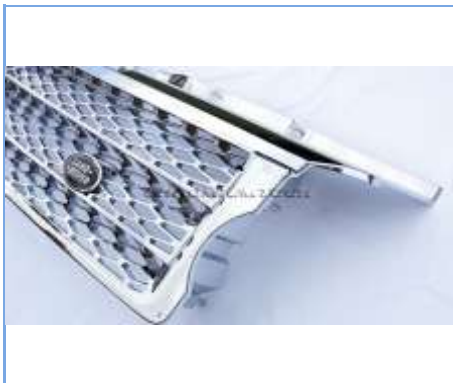

FLR-LR18

£43.95

05-09 Range Rover Sport Front Grill (Honey Comb Mesh Style)

GL-RRS0608B

£174.00

05-09 Range Rover Sport Front Grill (Original Style)

GL-RRS0608A

£183.00