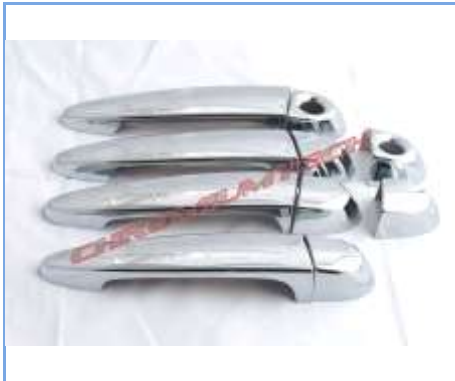

05+ BMW E90 CHROME Grill Cover