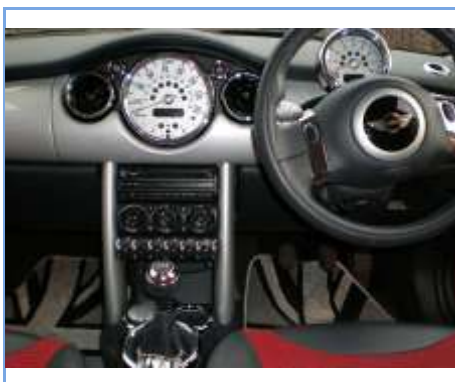

MRC-MIN74UJ

£72.95

01-06 MINI Cooper / Cooper S / ONE Chrome Dashboard Interior Dial Kit

INT-MIN01

£63.95

01-06 MINI Cooper / One / Cooper S Chrome Side Moulding Door Strips / Spears

SMC-MIN10

£69.95