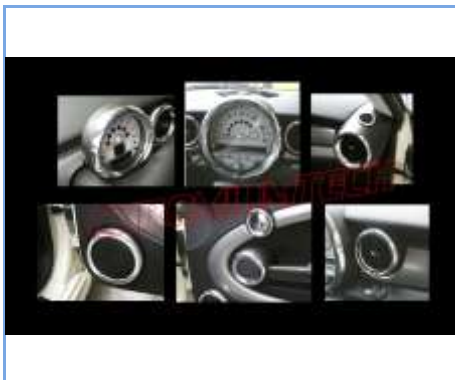

07+ MINI Cooper/ONE/S (R56) Chrome Dashboard Interior Dial Kit

INT-MIN09

£72.95