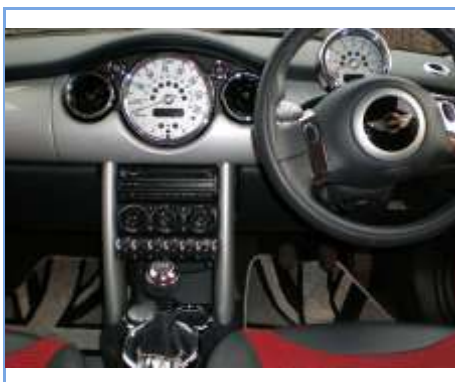

01-06 MINI Colored Union Jack Mirror Cap Covers RHD

MRC-MIN74UJ

£72.95

01-06 MINI Cooper / Cooper S / ONE Chrome Dashboard Interior Dial Kit

INT-MIN01

£63.95

01-06 MINI Cooper / One / Cooper S Chrome Side Moulding Door Strips / Spears