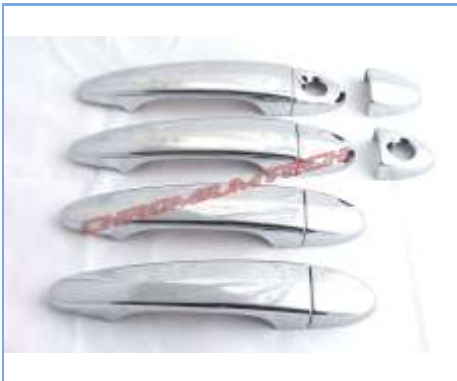

DHC-BW11

£33.95