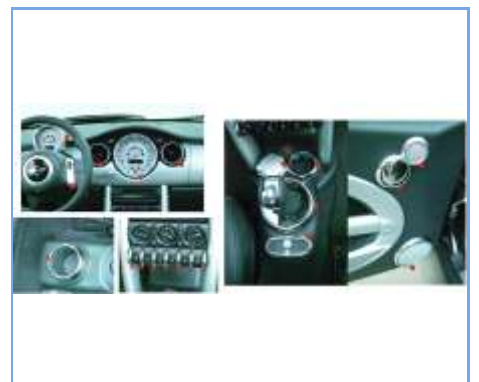

MRC-MIN74UJ

£72.95

01-06 MINI Cooper / Cooper S / ONE Chrome Dashboard Interior Dial Kit

INT-MIN01

£63.95

01-06 MINI Cooper / One / Cooper S Chrome Side Moulding Door Strips / Spears

SMC-MIN10

£69.95