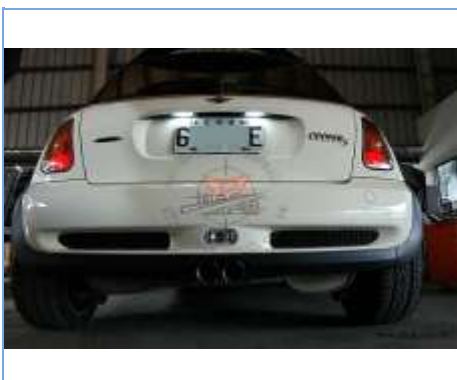

£27.95

01-06 MINI Cooper S CHROME Bonnet Air Intake Scoop Cover

HV-MIN01

£32.95

01-06 MINI Super White LED Number Plate Lights

LP-MIN

£29.95

MINI Hatch 01-06 One / Cooper