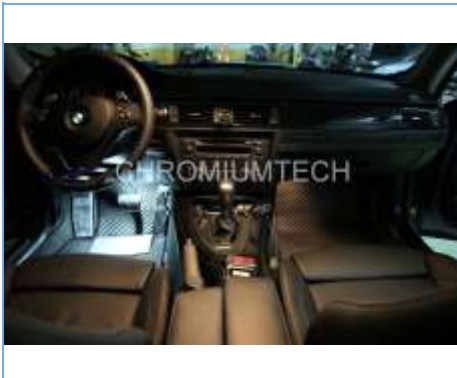

BMW Courtesy / Footwell Super White LED lights

CL-BMW

£27.95