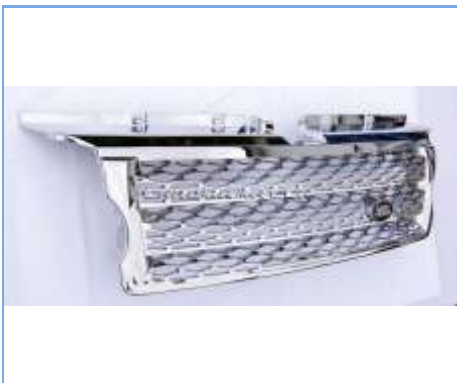

FLR-LR18

£43.95

05-09 Range Rover Sport Front Grill (Honey Comb Mesh Style)

GL-RRS0608B

£174.00

05-09 Range Rover Sport Front Grill (Original Style)

GL-RRS0608A

£183.00