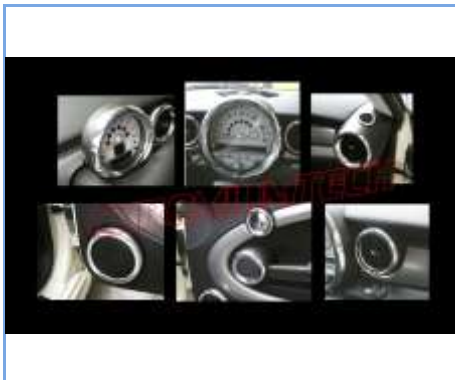

MRC-MIN119UJ

£72.95

07+ MINI Colored Union Jack Mirror Cap Covers (for manual folding mirrors)

MRC-MIN113UJ

£72.95

07+ MINI Cooper/ONE/S (R56) Chrome Dashboard Interior Dial Kit

INT-MIN09

£72.95