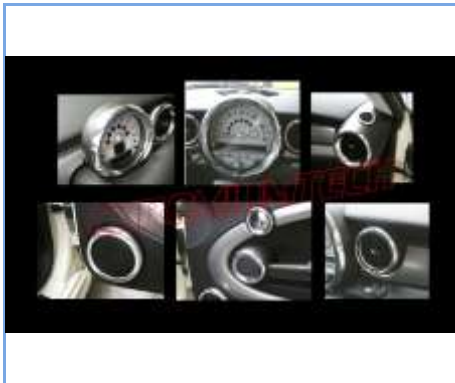

SS-MIN01UJ

£60.95

07+ MINI Cooper/ONE/S (R56) Chrome Dashboard Interior Dial Kit

INT-MIN09

£72.95

07+MINI Chrome Side Scuttles / Repeater (with Blue LED)

SS-MIN01LED

£69.95