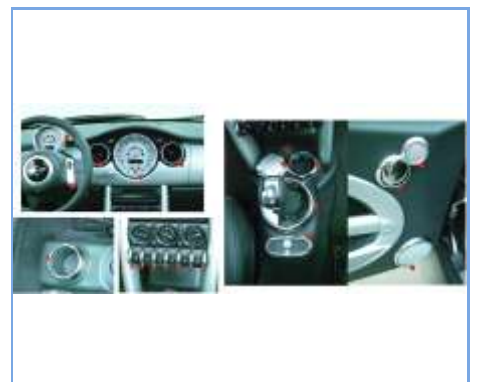

01-06 MINI Colored Union Jack Mirror Cap Covers RHD

MRC-MIN74UJ

£72.95

01-06 MINI Cooper / Cooper S / ONE Chrome Dashboard Interior Dial Kit

INT-MIN01

£63.95

01-06 MINI Cooper / One / Cooper S Chrome Side Moulding Door Strips / Spears