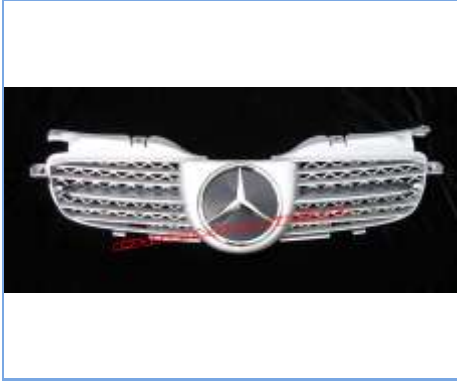

Mercedes-Benz SLK Class R170 (97-04)

97-04 Mercedes SLK R170 Black/Silver CHROME Grill (R171 LOOK)

GL-R170

£127.95